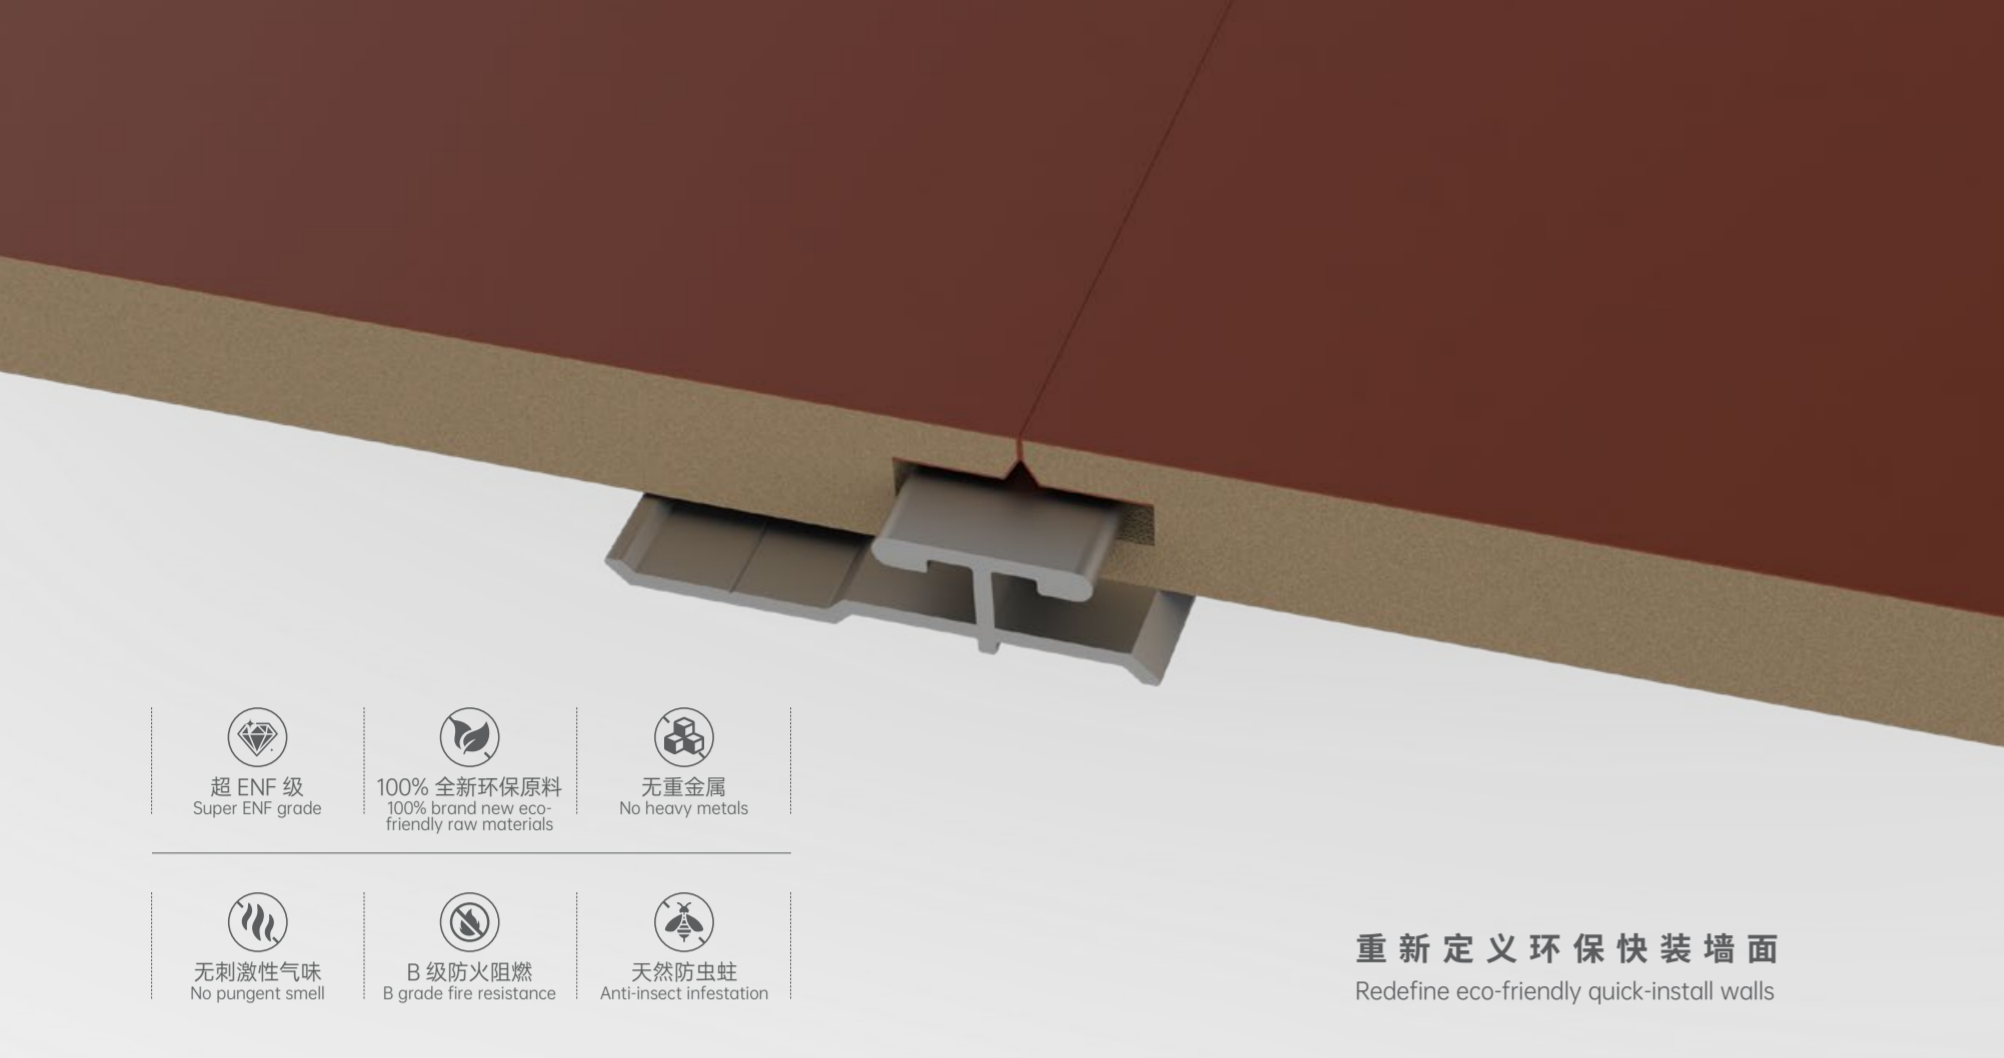

快装优势 Quick Installation Advantage

采用模块化设计，搭配便捷榫槽结构，安装高效省时。支持实现多样造型（平面、圆弧、直角折弯、波浪、格栅、不规则设计等），赋予空间无限创意可能。凭借出色的综合性能与便捷的安装体验，美芯板已成为全球用户打造健康时尚空间的首选。

Adopting a modular design and paired with a convenient mortise-and-tenon structure, it enables efficient and time-saving installation. It supports the creation of diverse shapes (including flat, arc, right-angle bending, wave, grid, irregular designs, etc.), endowing spaces with infinite creative possibilities. With its excellent comprehensive performance and convenient installation experience, wall panel has become the first choice for global users to build healthy and stylish spaces.