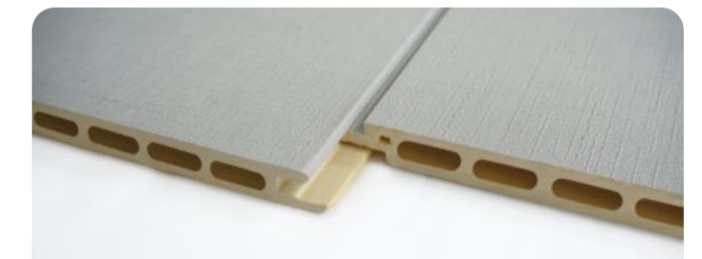

U seam connection method

Creates a unique concave-convex shape

Double-Groove + buckles enable natural splicing without connecting wires, resulting in low construction costs

Fast construction with low requirements for wall flatness

美芯板(空心)拼接工艺

Wall Panel(Hollow)Connection Method

常规拼接工艺

Regular Connection Method

平缝 (拼缝约 1mm)

Flat seam (The joint gap is approximately 1mm)

U 缝 (拼缝约 3mm)

U seam (The joint gap is approximately 3mm)