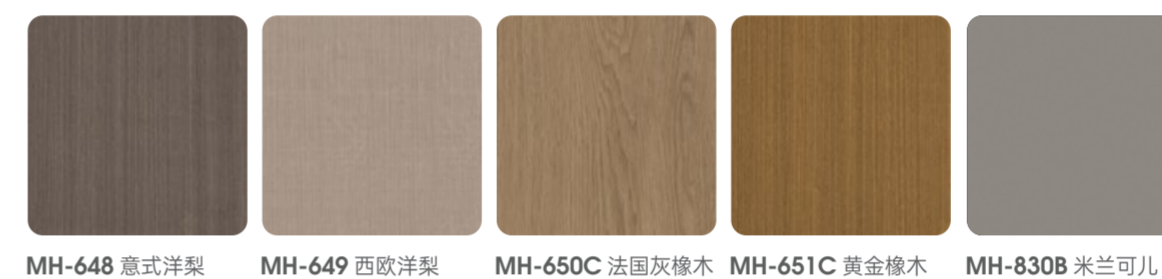

常规花色 (PVC 饰面层) Conventional Patterns (PVC Finish Layer)